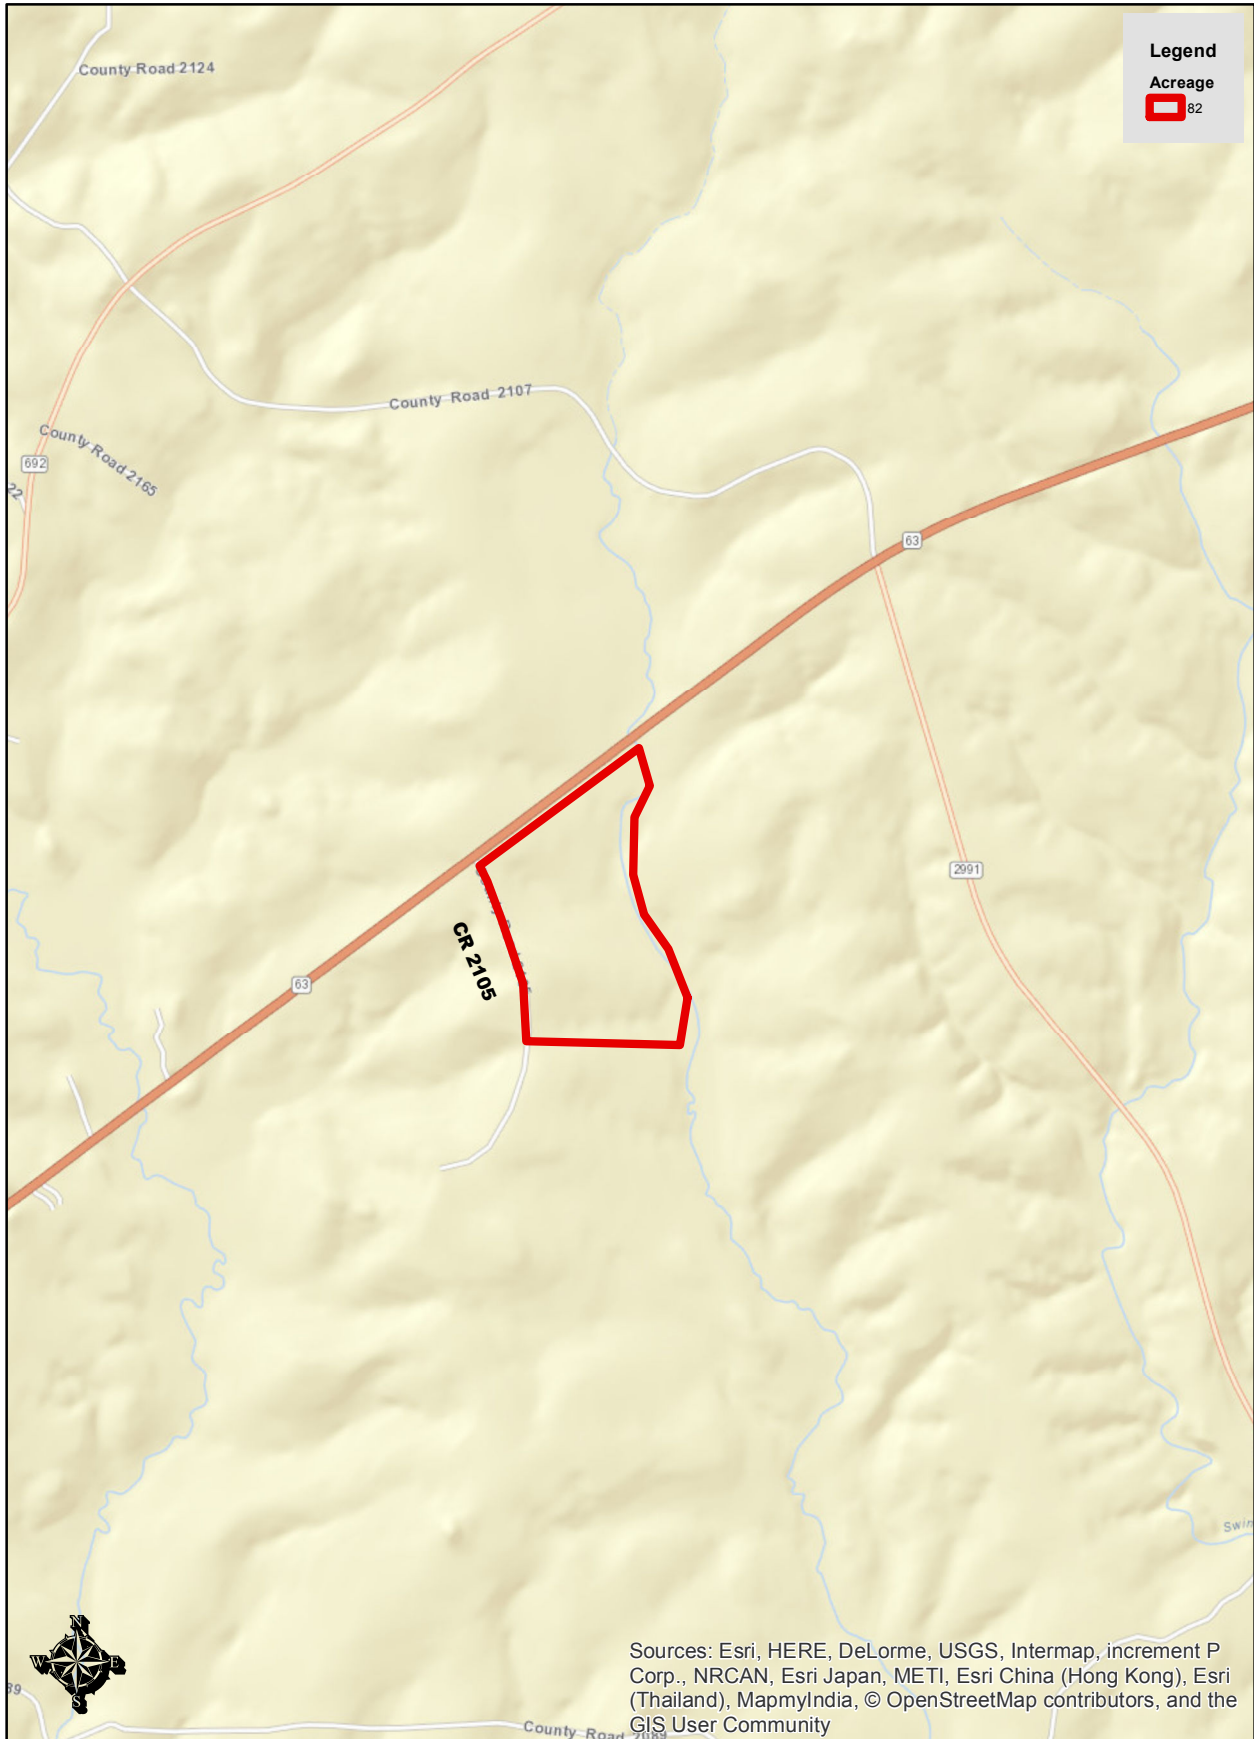

Jones Enterprises 82 acres Newton County Location Map

1,800 900 0 1,800 3,600 5,400 7,200 Feet