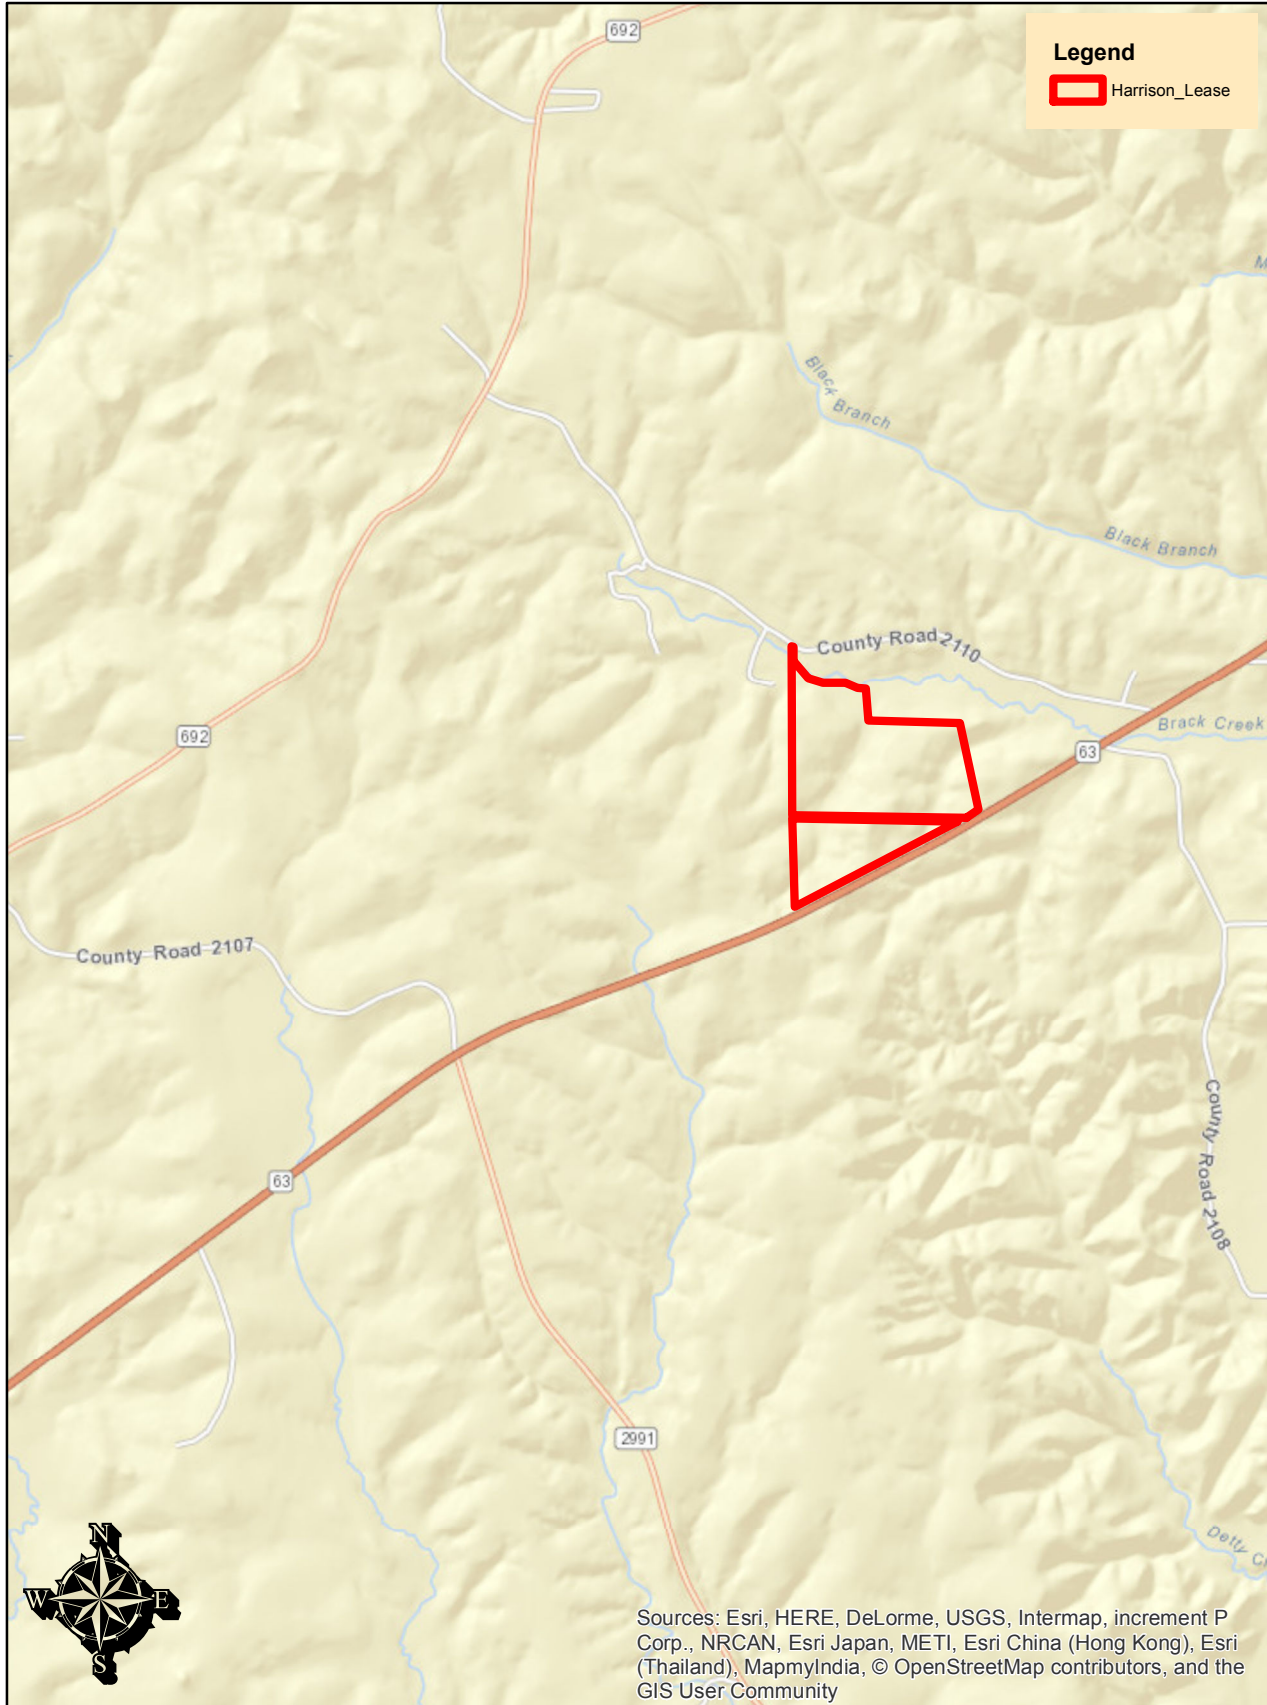

Jones Enterprises Tract 12, Tract 70 (North Lease)
167.8 acres Newton County
Location Map

Sources: Esri, HERE, DeLorme, USGS, Intermap, increment P Corp., NRCAN, Esri Japan, METI, Esri China (Hong Kong), Esri (Thailand), MapmyIndia, © OpenStreetMap contributors, and the GIS User Community